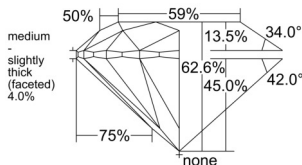

GIA®

FACSIMILE

GIA REPORT

7352815568

Verify this report at GIA.edu

GIA NATURAL DIAMOND DOSSIER®

June 13, 2025
GIA Report Number 7352815568
Shape and Cutting Style ..... Round Brilliant
Measurements ..... 5.38 - 5.39 x 3.37 mm

GRADING RESULTS

Carat Weight ..... 0.60 carat
Color Grade I
Clarity Grade VS1
Cut Grade ..... Very Good

ADDITIONAL GRADING INFORMATION

Polish ..... Excellent
Symmetry ..... Excellent
Fluorescence ..... None
Clarity Characteristics..Crystal, Feather, Indented Natural, Cavity
Inscription(s): GIA 7352815568

PROPORTIONS

Profile to actual proportions

GRADING SCALES

GIA COLOR SCALE

COLORLESS	D
	E
	F
	G
	H
	I
NEAR COLORLESS	J
	K
	L
FAIN	M
	N
	O
	P
VERY LIGHT	Q
	R
	S
	T
	U
	V
	W
	X
	Y
LIGHT	Z

GIA CLARITY SCALE

FLAWLESS	VERY VERY SLIGHTLY INCLUDED	VS₁	VS₂	VS₁	VS₂	SL₁	SL₂	I₁	I₂	I₃	
											FLAWLESS
INTERNALLY FLAWLESS	VERY SLIGHTLY INCLUDED										

GIA CUT SCALE

EXCELLENT
VERY GOOD
GOOD
FAIR
POOR