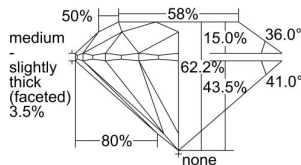

GIA®

FACSIMILE

GIA REPORT 7376281257

Verify this report at GIA.edu

GIA NATURAL DIAMOND DOSSIER®

January 15, 2021
GIA Report Number 7376281257
Shape and Cutting Style ..... Round Brilliant
Measurements ..... 4.70 - 4.73 x 2.94 mm

GRADING RESULTS

Carat Weight ..... 0.40 carat
Color Grade ..... D
Clarity Grade VS1
Cut Grade ..... Excellent

ADDITIONAL GRADING INFORMATION

Polish ..... Excellent
Symmetry ..... Excellent
Fluorescence ..... None
Clarity Characteristics..... Crystal, Cloud, Pinpoint
Inscription(s): GIA 7376281257

PROPORTIONS

Profile to actual proportions

GRADING SCALES

GIA COLOR SCALE

COLORESS	D
	E
	F
	G
	H
	I
	J
NEAR COLORESS	K
	L
FANIT	M
	N
	O
	P
VERY LIGHT	Q
	R
	S
	T
	U
	V
	W
	X
	Y
LIGHT	Z

GIA CLARITY SCALE

VERY VERY SLIGHTLY INCLUDED	FLAWLESS
	INTERNALLY FLAWLESS
VERY SLIGHTLY INCLUDED	VVS₁
	VVS₂
SLIGHTLY INCLUDED	VS₁
	VS₂
INCLUDED	SI₁
	SI₂
	I₁
	I₂
	I₃

GIA CUT SCALE

EXCELLENT
VERY GOOD
GOOD
FAIR
POOR