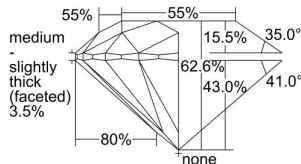

GIA®

FACSIMILE

GIA REPORT

7381304007

Verify this report at GIA.edu

GIA NATURAL DIAMOND DOSSIER®

April 09, 2021
GIA Report Number **7381304007**
Shape and Cutting Style ..... **Round Brilliant**
Measurements ..... **4.85 - 4.87 x 3.04 mm**

GRADING RESULTS

Carat Weight ..... **0.44 carat**
Color Grade ..... **J**
Clarity Grade **VS1**
Cut Grade ..... **Excellent**

ADDITIONAL GRADING INFORMATION

Polish ..... **Excellent**
Symmetry ..... **Excellent**
Fluorescence ..... **None**
Clarity Characteristics..... **Crystal, Cloud, Needle, Pinpoint**
Inscription(s): **GIA 7381304007**

PROPORTIONS

Profile to actual proportions

GRADING SCALES

GIA COLOR SCALE

COLORLESS	D
	E
	F
	G
	H
	I
	J
NEAR COLORLESS	K
	L
FAIN	M
	N
	O
	P
VERY LIGHT	Q
	R
	S
	T
	U
	V
	W
	X
	Y
LIGHT	Z

GIA CLARITY SCALE

VERY VERY SLIGHTLY INCLUDED	FLAWLESS
	INTERNALLY FLAWLESS
VERY SLIGHTLY INCLUDED	VVS₁
	VVS₂
SLIGHTLY INCLUDED	VS₁
	VS₂
INCLUDED	SI₁
	SI₂
	I₁
	I₂
	I₃

GIA CUT SCALE

EXCELLENT
VERY GOOD
GOOD
FAIR
POOR