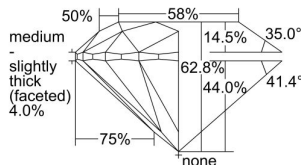

GIA®

FACSIMILE

GIA REPORT 7391771385

Verify this report at GIA.edu

GIA NATURAL DIAMOND DOSSIER®

August 04, 2021
GIA Report Number 7391771385
Shape and Cutting Style ..... Round Brilliant
Measurements ..... 5.69 - 5.73 x 3.59 mm

GRADING RESULTS

Carat Weight ..... 0.73 carat
Color Grade I
Clarity Grade VS1
Cut Grade ..... Excellent

ADDITIONAL GRADING INFORMATION

Polish ..... Excellent
Symmetry ..... Excellent
Fluorescence ..... None
Clarity Characteristics..... Cloud, Crystal, Needle, Pinpoint
Inscription(s): GIA 7391771385

PROPORTIONS

Profile to actual proportions

GRADING SCALES

GIA COLOR SCALE	GIA CLARITY SCALE	GIA CUT SCALE	
D	FLAWLESS	EXCELLENT	
E	INTERNALLY FLAWLESS		
F		VVS₁	VERY GOOD
G	VVS₂		
H	VS₁	GOOD	
I	VS₂		
J	SI₁	FAIR	
K	SI₂		
L	I₁	POOR	
M	I₂		
N	I₃		
O			
P			
Q			
R			
S			
T			
U			
V			
W			
X			
Y			
Z