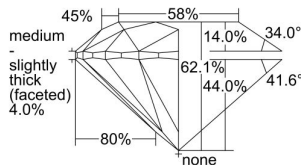

GIA®

FACSIMILE

GIA REPORT 7408157849

Verify this report at GIA.edu

GIA NATURAL DIAMOND DOSSIER®

September 01, 2021
GIA Report Number **7408157849**
Shape and Cutting Style ..... **Round Brilliant**
Measurements ..... **5.11 - 5.13 x 3.18 mm**

GRADING RESULTS

Carat Weight ..... **0.51 carat**
Color Grade ..... **I**
Clarity Grade **VS1**
Cut Grade ..... **Excellent**

ADDITIONAL GRADING INFORMATION

Polish ..... **Excellent**
Symmetry ..... **Excellent**
Fluorescence ..... **None**
Clarity Characteristics..... **Needle**
Inscription(s): **GIA 7408157849**

PROPORTIONS

Profile to actual proportions

GRADING SCALES

GIA COLOR SCALE

COLOURESS	D
	E
	F
	G
	H
	I
	J
NEAR COLOURESS	K
	L
FAIN	M
	N
	O
	P
	R
VERY LIGHT	S
	T
	U
	V
	W
	X
	Y
LIGHT	Z

GIA CLARITY SCALE

FLAWLESS	INTERNAL FLAWLESS	
		FLAWLESS
VERY VERY SLIGHTLY INCLUDED	VVS₁	
	VVS₂	
VERY SLIGHTLY INCLUDED	VS₁	
	VS₂	
SLIGHTLY INCLUDED	SI₁	
	SI₂	
INCLUDED	I₁	
	I₂	
	I₃	

GIA CUT SCALE

EXCELLENT
VERY GOOD
GOOD
FAIR
POOR