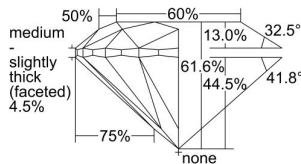

GIA®

FACSIMILE

GIA REPORT 7408924442

Verify this report at GIA.edu

GIA NATURAL DIAMOND DOSSIER®

October 23, 2021
GIA Report Number **7408924442**
Shape and Cutting Style ..... **Round Brilliant**
Measurements ..... **5.10 - 5.11 x 3.15 mm**

GRADING RESULTS

Carat Weight ..... **0.50 carat**
Color Grade ..... **I**
Clarity Grade **VS1**
Cut Grade ..... **Excellent**

ADDITIONAL GRADING INFORMATION

Polish ..... **Excellent**
Symmetry ..... **Excellent**
Fluorescence ..... **None**
Clarity Characteristics..... **Crystal, Needle, Pinpoint**
Inscription(s): **GIA 7408924442**

PROPORTIONS

Profile to actual proportions

GRADING SCALES

GIA COLOR SCALE	GIA CLARITY SCALE	GIA CUT SCALE	
D	FLAWLESS	EXCELLENT	
E	INTERNALLY FLAWLESS		
F		VVS₁	VERY GOOD
G	VVS₂		
H	VS₁	GOOD	
I	VS₂		
J	SI₁	FAIR	
K	SI₂		
L	I₁	POOR	
M	I₂		
N	I₃		
O			
P			
Q			
R			
S			
T			
U			
V			
W			
X			
Y			
Z