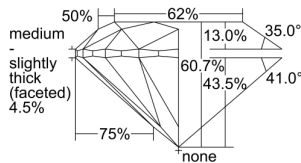

GIA®

FACSIMILE

GIA REPORT 7411737672

Verify this report at GIA.edu

GIA NATURAL DIAMOND DOSSIER®

December 21, 2021
GIA Report Number 7411737672
Shape and Cutting Style ..... Round Brilliant
Measurements ..... 5.07 - 5.10 x 3.09 mm

GRADING RESULTS

Carat Weight ..... 0.50 carat
Color Grade ..... J
Clarity Grade VS1
Cut Grade ..... Excellent

ADDITIONAL GRADING INFORMATION

Polish ..... Excellent
Symmetry ..... Excellent
Fluorescence ..... None
Clarity Characteristics ..... Crystal, Pinpoint
Inscription(s): GIA 7411737672

PROPORTIONS

Profile to actual proportions

GRADING SCALES

GIA COLOR SCALE	GIA CLARITY SCALE	GIA CUT SCALE	
D	FLAWLESS	EXCELLENT	
E	INTERNALLY FLAWLESS		
F		VVS₁	VERY GOOD
G	VVS₂		
H	VS₁	GOOD	
I	VS₂		
J	SI₁	FAIR	
K	SI₂		
L	I₁	POOR	
M	I₂		
N	I₃		
O			
P			
Q			
R			
S			
T			
U			
V			
W			
X			
Y			
Z