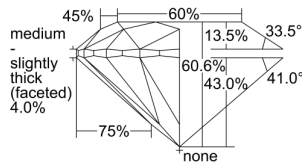

GIA®

FACSIMILE

GIA REPORT 7411756380

Verify this report at GIA.edu

GIA NATURAL DIAMOND DOSSIER®

December 22, 2021
GIA Report Number 7411756380
Shape and Cutting Style ..... Round Brilliant
Measurements ..... 4.32 - 4.35 x 2.63 mm

GRADING RESULTS

Carat Weight ..... 0.30 carat
Color Grade ..... G
Clarity Grade SI2
Cut Grade ..... Excellent

ADDITIONAL GRADING INFORMATION

Polish ..... Excellent
Symmetry ..... Excellent
Fluorescence ..... None
Clarity Characteristics ..... Crystal
Inscription(s): GIA 7411756380

PROPORTIONS

Profile to actual proportions

GRADING SCALES

GIA COLOR SCALE	GIA CLARITY SCALE	GIA CUT SCALE	
D	FLAWLESS	EXCELLENT	
E	INTERNALLY FLAWLESS		
F		VVS₁	VERY GOOD
G	VVS₂		
H	VS₁	GOOD	
I	VS₂		
J	SI₁	FAIR	
K	SI₂		
L	I₁	POOR	
M	I₂		
N	I₃		
O			
P			
Q			
R			
S			
T			
U			
V			
W			
X			
Y			
Z