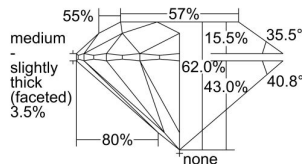

GIA®

FACSIMILE

GIA REPORT

7422993956

Verify this report at GIA.edu

GIA NATURAL DIAMOND DOSSIER®

April 19, 2022

GIA Report Number **7422993956**

Shape and Cutting Style ..... **Round Brilliant**

Measurements ..... **5.94 - 5.96 x 3.69 mm**

GRADING RESULTS

Carat Weight ..... **0.80 carat**

Color Grade ..... **J**

Clarity Grade **VVS2**

Cut Grade ..... **Excellent**

ADDITIONAL GRADING INFORMATION

Polish ..... **Excellent**

Symmetry ..... **Excellent**

Fluorescence ..... **None**

Clarity Characteristics..... **Needle, Cloud, Pinpoint**

Inscription(s): **GIA 7422993956**

PROPORTIONS

GRADING SCALES

GIA COLOR SCALE

COLORESS	D
	E
	F
	G
	H
	I
	J
NEAR COLORESS	K
	L
Faint	M
	N
	O
	P
Very Light	Q
	R
	S
	T
	U
	V
Light	W
	X
	Y
	Z

GIA CLARITY SCALE

VERY VERY SLIGHTLY INCLUDED	FLAWLESS
	INTERNALLY FLAWLESS
VERY SLIGHTLY INCLUDED	VVS₁
	VVS₂
SLIGHTLY INCLUDED	VS₁
	VS₂
INCLUDED	SI₁
	SI₂
	I₁
	I₂
	I₃

GIA CUT SCALE

EXCELLENT
VERY GOOD
GOOD
FAIR
POOR