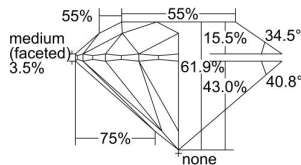

GIA®

FACSIMILE

GIA REPORT 7433493218

Verify this report at GIA.edu

GIA NATURAL DIAMOND DOSSIER®

May 30, 2022
GIA Report Number **7433493218**
Shape and Cutting Style ..... **Round Brilliant**
Measurements ..... **5.52 - 5.55 x 3.43 mm**

GRADING RESULTS

Carat Weight ..... **0.64 carat**
Color Grade ..... **J**
Clarity Grade **VS1**
Cut Grade ..... **Excellent**

ADDITIONAL GRADING INFORMATION

Polish ..... **Excellent**
Symmetry ..... **Excellent**
Fluorescence ..... **None**
Clarity Characteristics..... **Crystal, Cloud, Needle**
Inscription(s): **GIA 7433493218**

PROPORTIONS

Profile to actual proportions

GRADING SCALES

GIA COLOR SCALE	GIA CLARITY SCALE	GIA CUT SCALE	
D	FLAWLESS	EXCELLENT	
E	INTERNALLY FLAWLESS		
F		VVS₁	VERY GOOD
G	VVS₂		
H	VS₁	GOOD	
I	VS₂		
J	SI₁	FAIR	
K	SI₂		
L	I₁	POOR	
M	I₂		
N	I₃		
O			
P			
Q			
R			
S			
T			
U			
V			
W			
X			
Y			
Z