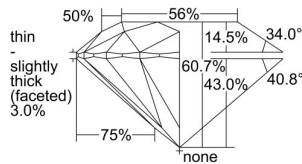

GIA®

FACSIMILE

GIA REPORT

7436517440

Verify this report at GIA.edu

GIA NATURAL DIAMOND DOSSIER®

May 25, 2022
GIA Report Number **7436517440**
Shape and Cutting Style ..... **Round Brilliant**
Measurements ..... **5.24 - 5.25 x 3.19 mm**

GRADING RESULTS

Carat Weight ..... **0.53 carat**
Color Grade ..... **D**
Clarity Grade **S11**
Cut Grade ..... **Excellent**

ADDITIONAL GRADING INFORMATION

Polish ..... **Excellent**
Symmetry ..... **Excellent**
Fluorescence ..... **Faint**
Clarity Characteristics..... **Crystal**
Inscription(s): GIA 7436517440

PROPORTIONS

Profile to actual proportions

GRADING SCALES

GIA COLOR SCALE

COLORED	D
	E
	F
	G
	H
	I
	J
NEAR COLORLESS	K
	L
	M
	N
	O
	P
	Q
	R
	S
	T
	U
	V
	W
	X
	Y
	Z

GIA CLARITY SCALE

FLAWLESS	VERY VERY SLIGHTLY INCLUDED	VVS₁	VVS₂	VS₁	VS₂	SI₁	SI₂	I₁	I₂	I₃	
											FLAWLESS
INTERNALLY FLAWLESS											

GIA CUT SCALE

EXCELLENT
VERY GOOD
GOOD
FAIR
POOR