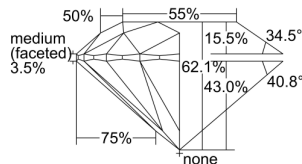

GIA®

FACSIMILE

GIA REPORT 7446074397

Verify this report at GIA.edu

GIA NATURAL DIAMOND DOSSIER®

July 19, 2022
GIA Report Number **7446074397**
Shape and Cutting Style ..... **Round Brilliant**
Measurements ..... **5.51 - 5.53 x 3.43 mm**

GRADING RESULTS

Carat Weight ..... **0.63 carat**
Color Grade ..... **J**
Clarity Grade **VS2**
Cut Grade ..... **Excellent**

ADDITIONAL GRADING INFORMATION

Polish ..... **Excellent**
Symmetry ..... **Excellent**
Fluorescence ..... **None**
Clarity Characteristics..... **Cloud, Crystal**
Inscription(s): **GIA 7446074397**

PROPORTIONS

Profile to actual proportions

GRADING SCALES

GIA COLOR SCALE	GIA CLARITY SCALE	GIA CUT SCALE	
D	FLAWLESS	EXCELLENT	
E	INTERNALLY FLAWLESS		
F		VVS₁	VERY GOOD
G	VVS₂		
H	VS₁	GOOD	
I	VS₂		
J	SI₁	FAIR	
K	SI₂		
L	I₁	POOR	
M	I₂		
N	I₃		
O			
P			
Q			
R			
S			
T			
U			
V			
W			
X			
Y			
Z