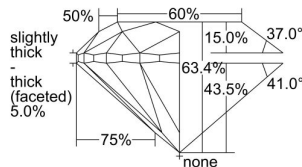

GIA®

FACSIMILE

GIA REPORT 7451240233

Verify this report at GIA.edu

GIA NATURAL DIAMOND DOSSIER®

November 23, 2022
GIA Report Number **7451240233**
Shape and Cutting Style ..... **Round Brilliant**
Measurements ..... **6.04 - 6.08 x 3.84 mm**

GRADING RESULTS

Carat Weight ..... **0.90 carat**
Color Grade ..... **H**
Clarity Grade **VS1**
Cut Grade ..... **Good**

ADDITIONAL GRADING INFORMATION

Polish ..... **Excellent**
Symmetry ..... **Excellent**
Fluorescence ..... **None**
Clarity Characteristics..... **Cloud**
Inscription(s): **GIA 7451240233**

PROPORTIONS

Profile to actual proportions