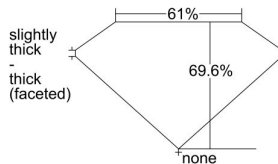

GIA®

FACSIMILE

GIA REPORT 7451527342

Verify this report at GIA.edu

GIA NATURAL DIAMOND DOSSIER®

July 09, 2023
GIA Report Number 7451527342
Shape and Cutting Style ..... Cushion Brilliant
Measurements ..... 5.64 x 5.49 x 3.82 mm

GRADING RESULTS

Carat Weight ..... 0.90 carat
Color Grade L
Clarity Grade VS1

ADDITIONAL GRADING INFORMATION

Polish ..... Excellent
Symmetry ..... Excellent
Fluorescence ..... Medium Blue
Clarity Characteristics..... Feather, Pinpoint
Inscription(s): GIA 7451527342

PROPORTIONS

Profile not to actual proportions

GRADING SCALES

GIA COLOR SCALE		GIA CLARITY SCALE			
COLORLESS	D	VERY VERY SLIGHTLY INCLUDED	FLAWLESS		
	E		INTERNALLY FLAWLESS		
	F	VERY SLIGHTLY INCLUDED	VS₁		
	G		VS₂		
	H		VS₁		
	NEAR COLORLESS	I	SLIGHTLY INCLUDED	VS₂	
		J		SI₁	
		FAINT	K	INCLUDED	SI₂
			L		I₁
			M		I₂
VERT LIGHT	N	LIGHT	I₃		
	O				
	P				
	Q				
	R