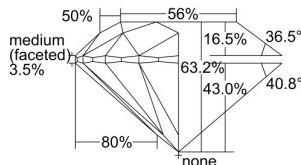

GIA®

FACSIMILE

GIA REPORT 7453202668

Verify this report at GIA.edu

GIA NATURAL DIAMOND DOSSIER®

November 15, 2022
GIA Report Number 7453202668
Shape and Cutting Style ..... Round Brilliant
Measurements ..... 6.12 - 6.16 x 3.88 mm

GRADING RESULTS

Carat Weight ..... 0.90 carat
Color Grade ..... J
Clarity Grade S11
Cut Grade ..... Excellent

ADDITIONAL GRADING INFORMATION

Polish ..... Excellent
Symmetry ..... Excellent
Fluorescence ..... Faint
Clarity Characteristics ..... Crystal, Cloud
Inscription(s): GIA 7453202668

PROPORTIONS

Profile to actual proportions

GRADING SCALES

GIA COLOR SCALE

COLORLESS	D
	E
	F
	G
	H
	I
	J
NEAR COLORLESS	K
	L
	M
FAIN	N
	O
	P
	Q
	R
	S
	T
	U
	V
	W
	X
	Y
LIGHT	Z

GIA CLARITY SCALE

FLAWLESS	VERY VERY SLIGHTLY INCLUDED	VVS₁	VVS₂	VS₁	VS₂	S1₁	S1₂	I₁	I₂	I₃	
											VERY SLIGHTLY INCLUDED
INTERNALLY FLAWLESS											

GIA CUT SCALE

EXCELLENT
VERY GOOD
GOOD
FAIR
POOR