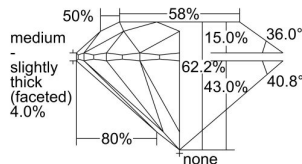

GIA®

FACSIMILE

GIA REPORT 7453270605

Verify this report at GIA.edu

GIA NATURAL DIAMOND DOSSIER®

November 28, 2022
GIA Report Number 7453270605
Shape and Cutting Style ..... Round Brilliant
Measurements ..... 6.14 - 6.18 x 3.83 mm

GRADING RESULTS

Carat Weight ..... 0.90 carat
Color Grade ..... K
Clarity Grade VS1
Cut Grade ..... Excellent

ADDITIONAL GRADING INFORMATION

Polish ..... Excellent
Symmetry ..... Excellent
Fluorescence ..... None
Clarity Characteristics ..... Crystal
Inscription(s): GIA 7453270605

PROPORTIONS

Profile to actual proportions

GRADING SCALES

GIA COLOR SCALE	GIA CLARITY SCALE	GIA CUT SCALE	
D	FLAWLESS	EXCELLENT	
E	INTERNALLY FLAWLESS		
F		VVS₁	VERY GOOD
G	VVS₂		
H	VS₁	GOOD	
I	VS₂		
J	SI₁	FAIR	
K	SI₂		
L	I₁	POOR	
M	I₂		
N	I₃		
O			
P			
Q			
R			
S			
T			
U			
V			
W			
X			
Y			
Z