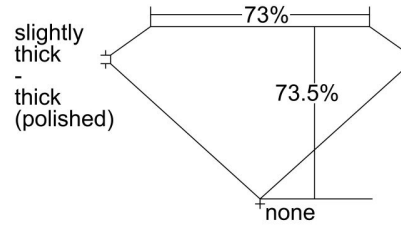

GIA NATURAL DIAMOND GRADING REPORT

February 16, 2023  
 GIA Report Number ..... 7456820663  
 Shape and Cutting Style ..... Square Modified Brilliant  
 Measurements ..... 5.20 x 5.06 x 3.72 mm

GRADING RESULTS

Carat Weight ..... 0.81 carat  
 Color Grade ..... G  
 Clarity Grade ..... VS1

ADDITIONAL GRADING INFORMATION

Polish ..... Excellent  
 Symmetry ..... Very Good  
 Fluorescence ..... None  
 Inscription(s): GIA 7456820663

PROPORTIONS

Profile not to actual proportions

CLARITY CHARACTERISTICS

KEY TO SYMBOLS\*

Feather

\* Red symbols denote internal characteristics (inclusions). Green or black symbols denote external characteristics (blemishes). Diagram is an approximate representation of the diamond, and symbols shown indicate type, position, and approximate size of clarity characteristics. All clarity characteristics may not be shown. Details of finish are not shown.