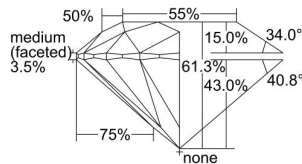

GIA®

FACSIMILE

GIA REPORT

746852661

Verify this report at GIA.edu

GIA NATURAL DIAMOND DOSSIER®

May 10, 2023
GIA Report Number **746852661**
Shape and Cutting Style ..... **Round Brilliant**
Measurements ..... **5.73 - 5.77 x 3.53 mm**

GRADING RESULTS

Carat Weight ..... **0.71 carat**
Color Grade ..... **M**
Clarity Grade **VVS1**
Cut Grade ..... **Excellent**

ADDITIONAL GRADING INFORMATION

Polish ..... **Excellent**
Symmetry ..... **Excellent**
Fluorescence ..... **Strong Blue**
Clarity Characteristics ..... **Feather**
Inscription(s): **GIA 746852661**

PROPORTIONS

Profile to actual proportions

GRADING SCALES

GIA COLOR SCALE

COLORED	D
	E
	F
	G
	H
	I
	J
NEAR COLORLESS	K
	L
FAIN	M
	N
	O
	P
	Q
VERY LIGHT	R
	S
	T
	U
	V
	W
	X
	Y
LIGHT	Z

GIA CLARITY SCALE

FLAWLESS	VERY VERY SLIGHTLY INCLUDED	VVS₁	VERY SLIGHTLY INCLUDED	SI₁	SLIGHTLY INCLUDED	I₁	
							FLAWLESS
INTERNALLY FLAWLESS	VERY SLIGHTLY INCLUDED	VVS₂	VERY SLIGHTLY INCLUDED	SI₂	SLIGHTLY INCLUDED	I₂	
		VS₁		VS₂		I₃	

GIA CUT SCALE

EXCELLENT
VERY GOOD
GOOD
FAIR
POOR