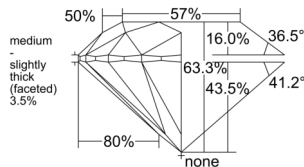

GIA®

FACSIMILE

GIA REPORT

7478514812

Verify this report at GIA.edu

GIA NATURAL DIAMOND DOSSIER®

May 28, 2025
GIA Report Number **7478514812**
Shape and Cutting Style ..... **Round Brilliant**
Measurements ..... **5.32 - 5.36 x 3.38 mm**

GRADING RESULTS

Carat Weight ..... **0.60 carat**
Color Grade ..... **I**
Clarity Grade **SI2**
Cut Grade ..... **Excellent**

ADDITIONAL GRADING INFORMATION

Polish ..... **Excellent**
Symmetry ..... **Excellent**
Fluorescence ..... **Faint**
Clarity Characteristics ..... **Cloud**
Inscription(s): **GIA 7478514812**

PROPORTIONS

Profile to actual proportions

GRADING SCALES

GIA COLOR SCALE

COLORLESS	D
	E
	F
	G
	H
NEAR COLORLESS	I
	J
	K
	L
FAIN	M
	N
	O
	P
VERY LIGHT	Q
	R
	S
	T
	U
	V
	W
	X
	Y
LIGHT	Z

GIA CLARITY SCALE

FLAWLESS	VERY VERY SLIGHTLY INCLUDED	VVS₁	
			VVS₂
INTERNALLY FLAWLESS	VERY SLIGHTLY INCLUDED	VS₁	
		VS₂	
SLIGHTLY INCLUDED	INCLUDED	SI₁	
		SI₂	
I₁	I₂	I₃	

GIA CUT SCALE

EXCELLENT
VERY GOOD
GOOD
FAIR
POOR