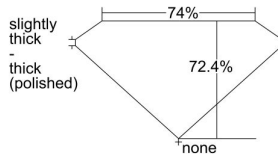

GIA®

FACSIMILE

GIA REPORT

7478882662

Verify this report at GIA.edu

GIA NATURAL DIAMOND DOSSIER®

January 17, 2024
GIA Report Number **7478882662**
Shape and Cutting Style ..... **Square Modified Brilliant**
Measurements ..... **5.12 x 4.89 x 3.54 mm**

GRADING RESULTS

Carat Weight ..... **0.72 carat**
Color Grade ..... **G**
Clarity Grade **VS1**

ADDITIONAL GRADING INFORMATION

Polish ..... **Excellent**
Symmetry ..... **Excellent**
Fluorescence ..... **None**
Clarity Characteristics ..... **Feather, Pinpoint**
Inscription(s): **GIA 7478882662**

PROPORTIONS

Profile not to actual proportions

GRADING SCALES

GIA COLOR SCALE		GIA CLARITY SCALE			
COLORLESS	D	VERY VERY SLIGHTLY INCLUDED	FLAWLESS		
	E		INTERNALLY FLAWLESS		
	F	VERY SLIGHTLY INCLUDED	VVS₁		
	G		VVS₂		
	H		VS₁		
	NEAR COLORLESS	I	SLIGHTLY INCLUDED	VS₂	
		J		SI₁	
		FAINT	K	INCLUDED	SI₂
			L		I₁
			M		I₂
VERT LIGHT	N	INCLUDED	I₃		
	O				
	P				
	Q				
	R				
	S				
	T				
LIGHT	U				
	V				
	W				
	X				
Y					
Z