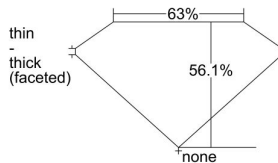

GIA®

FACSIMILE

GIA REPORT 7483455770

Verify this report at GIA.edu

GIA NATURAL DIAMOND DOSSIER®

January 30, 2024
GIA Report Number **7483455770**
Shape and Cutting Style ..... **Pear Brilliant**
Measurements ..... **8.28 x 5.09 x 2.86 mm**

GRADING RESULTS

Carat Weight ..... **0.72 carat**
Color Grade ..... **D**
Clarity Grade **VVS1**

ADDITIONAL GRADING INFORMATION

Polish ..... **Excellent**
Symmetry ..... **Very Good**
Fluorescence ..... **Strong Blue**
Clarity Characteristics..... **Pinpoint, Surface Graining**
Inscription(s): **GIA 7483455770**

PROPORTIONS

Profile not to actual proportions

GRADING SCALES

GIA COLOR SCALE		GIA CLARITY SCALE			
COLORLESS	D	VERY VERY SLIGHTLY INCLUDED	FLAWLESS		
	E		INTERNALLY FLAWLESS		
	F	VERY SLIGHTLY INCLUDED	VVS₁		
	G		VVS₂		
	H		VS₁		
	NEAR COLORLESS	I	SLIGHTLY INCLUDED	VS₂	
		J		SI₁	
		FAINT	K	INCLUDED	SI₂
			L		I₁
			M		I₂
VERTICALLY LIGHT	N	LIGHT	I₃		
	O				
	P				
	Q				
	R