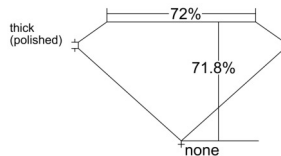

GIA®

FACSIMILE

GIA REPORT

7486763740

Verify this report at GIA.edu

GIA NATURAL DIAMOND DOSSIER®

May 16, 2025
GIA Report Number **7486763740**
Shape and Cutting Style ..... **Square Modified Brilliant**
Measurements ..... **4.49 x 4.35 x 3.12 mm**

GRADING RESULTS

Carat Weight ..... **0.50 carat**
Color Grade ..... **F**
Clarity Grade **VS1**

ADDITIONAL GRADING INFORMATION

Polish ..... **Excellent**
Symmetry ..... **Very Good**
Fluorescence ..... **None**
Clarity Characteristics ..... **Feather**
Inscription(s): GIA 7486763740

PROPORTIONS

Profile not to actual proportions

GRADING SCALES

GIA COLOR SCALE		GIA CLARITY SCALE			
COLORLESS	D	VERY VERY SLIGHTLY INCLUDED	FLAWLESS		
	E		INTERNALLY FLAWLESS		
	F	VERY SLIGHTLY INCLUDED	VS₁		
	G		VS₂		
	H		VS₁		
	NEAR COLORLESS	I	SLIGHTLY INCLUDED	SI₁	
		J		SI₂	
		FAINT	K	INCLUDED	I₁
			L		I₂
			M		I₃
VERT LIGHT	N				
	O				
	P				
	Q				
	R				
	S				
	T				
LIGHT	U				
	V				
	W				
	X				
	Y				
	Z