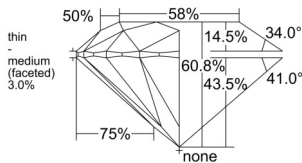

GIA®

FACSIMILE

GIA REPORT 7492822748

Verify this report at GIA.edu

GIA NATURAL DIAMOND DOSSIER®

January 17, 2025
GIA Report Number 7492822748
Shape and Cutting Style ..... Round Brilliant
Measurements ..... 5.76 - 5.78 x 3.51 mm

GRADING RESULTS

Carat Weight ..... 0.71 carat
Color Grade ..... G
Clarity Grade VVS1
Cut Grade ..... Excellent

ADDITIONAL GRADING INFORMATION

Polish ..... Excellent
Symmetry ..... Excellent
Fluorescence ..... None
Clarity Characteristics ..... Cloud
Inscription(s): GIA 7492822748

PROPORTIONS

Profile to actual proportions

GRADING SCALES

GIA COLOR SCALE	GIA CLARITY SCALE	GIA CUT SCALE	
D	FLAWLESS	EXCELLENT	
E	INTERNALLY FLAWLESS		
F		VVS₁	VERY GOOD
G	VVS₂		
H	VS₁	GOOD	
I	VS₂		
J	SI₁	FAIR	
K	SI₂		
L	I₁	POOR	
M	I₂		
N	I₃		
O			
P			
Q			
R			
S			
T			
U			
V			
W			
X			
Y			
Z