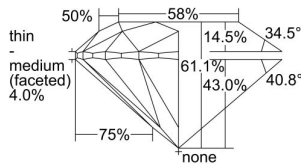

GIA®

FACSIMILE

GIA REPORT 7496263951

Verify this report at GIA.edu

GIA NATURAL DIAMOND DOSSIER®

May 06, 2024
GIA Report Number 7496263951
Shape and Cutting Style ..... Round Brilliant
Measurements ..... 5.72 - 5.75 x 3.50 mm

GRADING RESULTS

Carat Weight ..... 0.71 carat
Color Grade ..... F
Clarity Grade VS2
Cut Grade ..... Excellent

ADDITIONAL GRADING INFORMATION

Polish ..... Excellent
Symmetry ..... Excellent
Fluorescence ..... Medium Blue
Clarity Characteristics ..... Crystal
Inscription(s): GIA 7496263951

PROPORTIONS

Profile to actual proportions

GRADING SCALES

GIA COLOR SCALE

COLORLESS	D
	E
	F
	G
	H
	I
	J
NEAR COLORLESS	K
	L
	M
	N
	O
	P
	Q
	R
	S
	T
	U
	V
	W
	X
	Y
	Z

GIA CLARITY SCALE

VERY VERY SLIGHTLY INCLUDED	FLAWLESS
	INTERNALLY FLAWLESS
VERY SLIGHTLY INCLUDED	VVS₁
	VVS₂
SLIGHTLY INCLUDED	VS₁
	VS₂
INCLUDED	SI₁
	SI₂
	I₁
	I₂
	I₃

GIA CUT SCALE

EXCELLENT
VERY GOOD
GOOD
FAIR
POOR