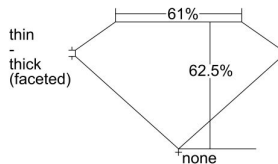

GIA®

FACSIMILE

GIA REPORT

7496459600

Verify this report at GIA.edu

GIA NATURAL DIAMOND DOSSIER®

May 24, 2024
GIA Report Number **7496459600**
Shape and Cutting Style ..... **Oval Brilliant**
Measurements ..... **6.41 x 4.58 x 2.86 mm**

GRADING RESULTS

Carat Weight ..... **0.52 carat**
Color Grade ..... **G**
Clarity Grade **VS2**

ADDITIONAL GRADING INFORMATION

Polish ..... **Excellent**
Symmetry ..... **Very Good**
Fluorescence ..... **Very Strong Blue**
Clarity Characteristics..... **Crystal, Cloud**
Inscription(s): **GIA 7496459600**

PROPORTIONS

Profile not to actual proportions

GRADING SCALES

GIA COLOR SCALE		GIA CLARITY SCALE			
COLORLESS	D	VERY VERY SLIGHTLY INCLUDED	FLAWLESS		
	E		INTERNALLY FLAWLESS		
	F	VERY SLIGHTLY INCLUDED	VVS₁		
	G		VVS₂		
	H		VS₁		
	NEAR COLORLESS	I	SLIGHTLY INCLUDED	VS₂	
		J		S₁	
		FAINT	K	INCLUDED	S₂
			L		I₁
			M		I₂
VERT LIGHT	N		INCLUDED	I₃	
	O				
	P				
	Q				
	R				
LIGHT	S				
	T				
	U				
	V				
	Z