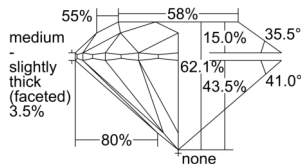

GIA®

FACSIMILE

GIA REPORT 7501570379

Verify this report at GIA.edu

GIA NATURAL DIAMOND DOSSIER®

October 07, 2024
GIA Report Number 7501570379
Shape and Cutting Style ..... Round Brilliant
Measurements ..... 5.11 - 5.13 x 3.18 mm

GRADING RESULTS

Carat Weight ..... 0.51 carat
Color Grade ..... E
Clarity Grade S11
Cut Grade ..... Excellent

ADDITIONAL GRADING INFORMATION

Polish ..... Excellent
Symmetry ..... Excellent
Fluorescence ..... None
Clarity Characteristics ..... Cloud
Inscription(s): GIA 7501570379

PROPORTIONS

Profile to actual proportions

GRADING SCALES

GIA COLOR SCALE	GIA CLARITY SCALE	GIA CUT SCALE	
D	FLAWLESS	EXCELLENT	
E	INTERNALLY FLAWLESS		
F		VVS₁	VERY GOOD
G	VVS₂		
H	VS₁	GOOD	
I	VS₂		
J	S1₁	FAIR	
K	S1₂		
L	I₁	POOR	
M	I₂		
N	I₃		
O			
P			
Q			
R			
S			
T			
U			
V			
W			
X			
Y			
Z