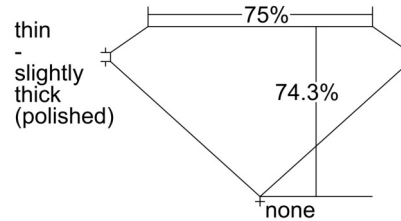

GIA NATURAL DIAMOND GRADING REPORT

October 15, 2024
 GIA Report Number 7501645639
 Shape and Cutting Style Square Modified Brilliant
 Measurements 5.69 x 5.52 x 4.11 mm

GRADING RESULTS

Carat Weight 1.04 carat
 Color Grade H
 Clarity Grade SI2

ADDITIONAL GRADING INFORMATION

Polish Excellent
 Symmetry Very Good
 Fluorescence None
 Inscription(s): GIA 7501645639

Comments: Clouds are not shown. Pinpoints are not shown.

PROPORTIONS

Profile not to actual proportions

CLARITY CHARACTERISTICS

KEY TO SYMBOLS*

- Crystal
- ~ Feather
- \\ Needle

* Red symbols denote internal characteristics (inclusions). Green or black symbols denote external characteristics (blemishes). Diagram is an approximate representation of the diamond, and symbols shown indicate type, position, and approximate size of clarity characteristics. All clarity characteristics may not be shown. Details of finish are not shown.