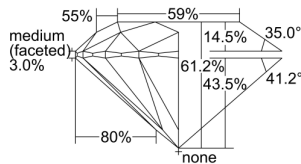

GIA®

FACSIMILE

GIA REPORT 7503035732

Verify this report at GIA.edu

GIA NATURAL DIAMOND DOSSIER®

July 29, 2024
GIA Report Number 7503035732
Shape and Cutting Style ..... Round Brilliant
Measurements ..... 5.76 - 5.78 x 3.53 mm

GRADING RESULTS

Carat Weight ..... 0.71 carat
Color Grade I
Clarity Grade S11
Cut Grade ..... Excellent

ADDITIONAL GRADING INFORMATION

Polish ..... Excellent
Symmetry ..... Excellent
Fluorescence ..... None
Clarity Characteristics ..... Cloud
Inscription(s): GIA 7503035732

PROPORTIONS

Profile to actual proportions

GRADING SCALES

GIA COLOR SCALE	GIA CLARITY SCALE	GIA CUT SCALE	
D	FLAWLESS	EXCELLENT	
E	INTERNALLY FLAWLESS		
F		VVS₁	VERY GOOD
G	VVS₂		
H	VS₁	GOOD	
I	VS₂		
J	S1₁	FAIR	
K	S1₂		
L	I₁	POOR	
M	I₂		
N	I₃		
O			
P			
Q			
R			
S			
T			
U			
V			
W			
X			
Y			
Z