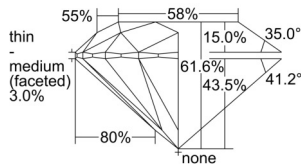

GIA®

FACSIMILE

GIA NATURAL DIAMOND DOSSIER®

October 30, 2024
GIA Report Number 7503763704
Shape and Cutting Style ..... Round Brilliant
Measurements ..... 4.81 - 4.83 x 2.97 mm

GRADING RESULTS

Carat Weight ..... 0.42 carat
Color Grade ..... K
Clarity Grade S11
Cut Grade ..... Excellent

ADDITIONAL GRADING INFORMATION

Polish ..... Excellent
Symmetry ..... Excellent
Fluorescence ..... None
Clarity Characteristics ..... Feather
Inscription(s): GIA 7503763704

GIA REPORT 7503763704

Verify this report at GIA.edu

PROPORTIONS

Profile to actual proportions

GRADING SCALES

GIA COLOR SCALE	GIA CLARITY SCALE	GIA CUT SCALE	
D	FLAWLESS	EXCELLENT	
E	INTERNALLY FLAWLESS		
F		VVS₁	VERY GOOD
G	VVS₂		
H	VS₁	GOOD	
I	VS₂		
J	S1₁	FAIR	
K	S1₂		
L	I₁	POOR	
M	I₂		
N	I₃		
O			
P			
Q			
R			
S			
T			
U			
V			
W			
X			
Y			
Z