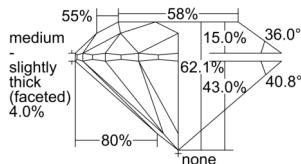

GIA®

FACSIMILE

GIA REPORT 7503835498

Verify this report at GIA.edu

GIA NATURAL DIAMOND DOSSIER®

November 12, 2024
GIA Report Number 7503835498
Shape and Cutting Style ..... Round Brilliant
Measurements ..... 4.70 - 4.73 x 2.93 mm

GRADING RESULTS

Carat Weight ..... 0.40 carat
Color Grade ..... G
Clarity Grade VS1
Cut Grade ..... Excellent

ADDITIONAL GRADING INFORMATION

Polish ..... Excellent
Symmetry ..... Excellent
Fluorescence ..... None
Clarity Characteristics ..... Crystal, Cloud, Pinpoint
Inspection(s): GIA 7503835498

PROPORTIONS

Profile to actual proportions

GRADING SCALES

GIA
COLOR
SCALE

COLORESS	D
	E
	F
	G
	H
	I
	J
NEAR	K
COLORLESS	L
	M
	N
	O
	P
	Q
	R
	S
	T
	U
	V
	W
	X
	Y
	Z

GIA
CLARITY
SCALE

VERY VERY SLIGHTLY INCLUDED	FLAWLESS
	INTERNALLY FLAWLESS
VERY SLIGHTLY INCLUDED	VVS₁
	VVS₂
SLIGHTLY INCLUDED	VS₁
	VS₂
INCLUDED	SI₁
	SI₂
	I₁
	I₂
	I₃

GIA
CUT
SCALE

EXCELLENT
VERY GOOD
GOOD
FAIR
POOR