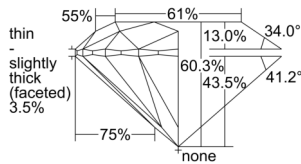

GIA®

FACSIMILE

GIA NATURAL DIAMOND DOSSIER®

August 16, 2024
GIA Report Number 7506209340
Shape and Cutting Style ..... Round Brilliant
Measurements ..... 5.15 - 5.17 x 3.11 mm

GRADING RESULTS

Carat Weight ..... 0.50 carat
Color Grade ..... J
Clarity Grade VVS1
Cut Grade ..... Excellent

ADDITIONAL GRADING INFORMATION

Polish ..... Excellent
Symmetry ..... Excellent
Fluorescence ..... Faint
Clarity Characteristics ..... Pinpoint
Inscription(s): GIA 7506209340

GIA REPORT 7506209340

Verify this report at GIA.edu

PROPORTIONS

Profile to actual proportions

GRADING SCALES

GIA COLOR SCALE	GIA CLARITY SCALE	GIA CUT SCALE
D	FLAWLESS	EXCELLENT
E	FLAWLESS	
F	INTERNALLY FLAWLESS	VERY GOOD
G	FLAWLESS	
H	VVS₁	GOOD
I	VVS₂	
J	VS₁	FAIR
K	VS₂	
L	SI₁	POOR
M	SI₂	
N	I₁	
O	I₂	
P	I₃	
Q		
R		
S		
T		
U		
V		
W		
X		
Y		
Z