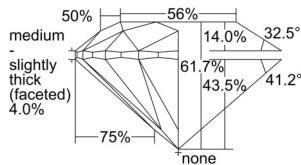

GIA®

FACSIMILE

GIA REPORT 7506372415

Verify this report at GIA.edu

GIA NATURAL DIAMOND DOSSIER®

September 06, 2024
GIA Report Number 7506372415
Shape and Cutting Style ..... Round Brilliant
Measurements ..... 5.10 - 5.13 x 3.15 mm

GRADING RESULTS

Carat Weight ..... 0.50 carat
Color Grade ..... D
Clarity Grade S11
Cut Grade ..... Excellent

ADDITIONAL GRADING INFORMATION

Polish ..... Excellent
Symmetry ..... Excellent
Fluorescence ..... None
Clarity Characteristics..... Crystal, Feather, Cloud
Inscription(s): GIA 7506372415

PROPORTIONS

Profile to actual proportions

GRADING SCALES

GIA COLOR SCALE	GIA CLARITY SCALE	GIA CUT SCALE	
D	FLAWLESS	EXCELLENT	
E	INTERNALLY FLAWLESS		
F		VVS₁	VERY GOOD
G	VVS₂		
H	VS₁	GOOD	
I	VS₂		
J	S1₁	FAIR	
K	S1₂		
L	I₁	POOR	
M	I₂		
N	I₃		
O			
P			
Q			
R			
S			
T			
U			
V			
W			
X			
Y			
Z