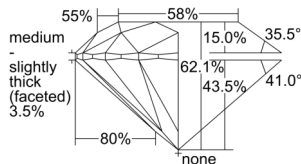

GIA®

FACSIMILE

GIA REPORT 7506427141

Verify this report at GIA.edu

GIA NATURAL DIAMOND DOSSIER®

September 17, 2024
GIA Report Number 7506427141
Shape and Cutting Style ..... Round Brilliant
Measurements ..... 5.27 - 5.29 x 3.28 mm

GRADING RESULTS

Carat Weight ..... 0.56 carat
Color Grade ..... D
Clarity Grade VS1
Cut Grade ..... Excellent

ADDITIONAL GRADING INFORMATION

Polish ..... Excellent
Symmetry ..... Excellent
Fluorescence ..... None
Clarity Characteristics ..... Crystal, Cloud
Inscription(s): GIA 7506427141

PROPORTIONS

Profile to actual proportions

GRADING SCALES

GIA COLOR SCALE

COLORLESS	D
	E
	F
	G
	H
	I
	J
NEAR COLORLESS	K
	L
Faint	M
	N
	O
	P
	Q
	R
	S
	T
	U
	V
	W
	X
	Y
LIGHT	Z

GIA CLARITY SCALE

VERY VERY SLIGHTLY INCLUDED	FLAWLESS
	INTERNALLY FLAWLESS
VERY SLIGHTLY INCLUDED	VVS₁
	VVS₂
SLIGHTLY INCLUDED	VS₁
	VS₂
INCLUDED	SI₁
	SI₂
	I₁
	I₂
	I₃

GIA CUT SCALE

EXCELLENT
VERY GOOD
GOOD
FAIR
POOR