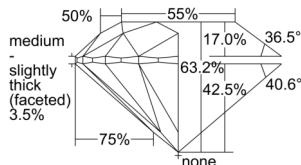

GIA®

FACSIMILE

GIA REPORT

7506511682

Verify this report at GIA.edu

GIA NATURAL DIAMOND DOSSIER®

September 30, 2024
GIA Report Number 7506511682
Shape and Cutting Style ..... Round Brilliant
Measurements ..... 5.61 - 5.65 x 3.56 mm

GRADING RESULTS

Carat Weight ..... 0.70 carat
Color Grade ..... H
Clarity Grade VS2
Cut Grade ..... Excellent

ADDITIONAL GRADING INFORMATION

Polish ..... Excellent
Symmetry ..... Excellent
Fluorescence ..... Faint
Clarity Characteristics..... Cloud, Crystal, Feather
Inscription(s): GIA 7506511682

PROPORTIONS

Profile to actual proportions

GRADING SCALES

GIA COLOR SCALE

COLORESS	D
	E
	F
	G
	H
NEAR COLORESS	I
	J
	K
	L
FAIN	M
	N
	O
	P
VERY FAINT	Q
	R
	S
	T
	U
	V
	W
	X
	Y
LIGHT	Z

GIA CLARITY SCALE

VERY VERY SLIGHTLY INCLUDED	FLAWLESS
	INTERNALLY FLAWLESS
VERY SLIGHTLY INCLUDED	VVS₁
	VVS₂
SLIGHTLY INCLUDED	VS₁
	VS₂
INCLUDED	SI₁
	SI₂
INCLUDED	I₁
	I₂
	I₃

GIA CUT SCALE

EXCELLENT
VERY GOOD
GOOD
FAIR
POOR