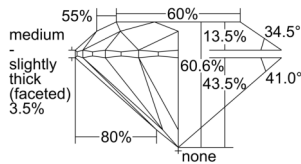

GIA®

FACSIMILE

GIA NATURAL DIAMOND DOSSIER®

October 30, 2024
GIA Report Number 7506762957
Shape and Cutting Style ..... Round Brilliant
Measurements ..... 4.76 - 4.79 x 2.89 mm

GRADING RESULTS

Carat Weight ..... 0.40 carat
Color Grade ..... H
Clarity Grade S11
Cut Grade ..... Excellent

ADDITIONAL GRADING INFORMATION

Polish ..... Excellent
Symmetry ..... Excellent
Fluorescence ..... Faint
Clarity Characteristics ..... Crystal
Inscription(s): GIA 7506762957

GIA REPORT 7506762957

Verify this report at GIA.edu

PROPORTIONS

Profile to actual proportions

GRADING SCALES

GIA COLOR SCALE	GIA CLARITY SCALE	GIA CUT SCALE	
D	FLAWLESS	EXCELLENT	
E	INTERNALLY FLAWLESS		
F		VVS₁	VERY GOOD
G	VVS₂		
H	VS₁	GOOD	
I	VS₂		
J	S1₁	FAIR	
K	S1₂		
L	I₁	POOR	
M	I₂		
N	I₃		
O			
P			
Q			
R			
S			
T			
U			
V			
W			
X			
Y			
Z