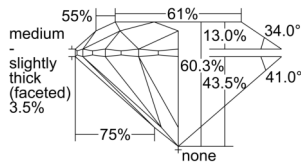

GIA®

FACSIMILE

GIA REPORT 7506834287

Verify this report at GIA.edu

GIA NATURAL DIAMOND DOSSIER®

November 12, 2024
GIA Report Number 7506834287
Shape and Cutting Style ..... Round Brilliant
Measurements ..... 4.37 - 4.38 x 2.64 mm

GRADING RESULTS

Carat Weight ..... 0.31 carat
Color Grade ..... E
Clarity Grade S11
Cut Grade ..... Excellent

ADDITIONAL GRADING INFORMATION

Polish ..... Excellent
Symmetry ..... Excellent
Fluorescence ..... None
Clarity Characteristics ..... Feather
Inscription(s): GIA 7506834287

PROPORTIONS

Profile to actual proportions

GRADING SCALES

GIA COLOR SCALE	GIA CLARITY SCALE	GIA CUT SCALE	
D	FLAWLESS	EXCELLENT	
E	INTERNALLY FLAWLESS		
F		VVS₁	VERY GOOD
G	VVS₂		
H	VS₁	GOOD	
I	VS₂		
J	S1₁	FAIR	
K	S1₂		
L	I₁	POOR	
M	I₂		
N	I₃		
O			
P			
Q			
R			
S			
T			
U			
V			
W			
X			
Y			
Z