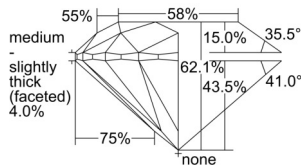

GIA®

FACSIMILE

GIA NATURAL DIAMOND DOSSIER®

November 12, 2024
GIA Report Number 7506841744
Shape and Cutting Style ..... Round Brilliant
Measurements ..... 4.56 - 4.57 x 2.84 mm

GRADING RESULTS

Carat Weight ..... 0.36 carat
Color Grade I
Clarity Grade VS1
Cut Grade ..... Excellent

ADDITIONAL GRADING INFORMATION

Polish ..... Excellent
Symmetry ..... Excellent
Fluorescence ..... None
Clarity Characteristics ..... Crystal
Inscription(s): GIA 7506841744

GIA REPORT 7506841744

Verify this report at GIA.edu

PROPORTIONS

Profile to actual proportions

GRADING SCALES

GIA COLOR SCALE	GIA CLARITY SCALE	GIA CUT SCALE	
D	FLAWLESS	EXCELLENT	
E	INTERNALLY FLAWLESS		
F		VVS₁	VERY GOOD
G	VVS₂		
H	VS₁	GOOD	
I	VS₂		
J	SI₁	FAIR	
K	SI₂		
L	I₁	POOR	
M	I₂		
N	I₃		
O			
P			
Q			
R			
S			
T			
U			
V			
W			
X			
Y			
Z