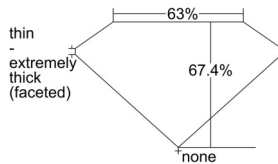

GIA®

FACSIMILE

GIA REPORT 7506852550

Verify this report at gia.edu

GIA NATURAL DIAMOND DOSSIER®

November 12, 2024
GIA Report Number 7506852550
Shape and Cutting Style ..... Oval Brilliant
Measurements ..... 6.82 x 3.98 x 2.69 mm

GRADING RESULTS

Carat Weight ..... 0.50 carat
Color Grade ..... G
Clarity Grade VS1

ADDITIONAL GRADING INFORMATION

Polish ..... Very Good
Symmetry ..... Good
Fluorescence ..... None
Clarity Characteristics..... Indented Natural, Pinpoint
Inscription(s): GIA 7506852550

PROPORTIONS

Profile not to actual proportions

GRADING SCALES

GIA COLOR SCALE		GIA CLARITY SCALE		
NEAR COLORLESS	D	VERY VERY SLIGHTLY INCLUDED	FLAWLESS	
	E		INTERNALLY FLAWLESS	
	F	VERY SLIGHTLY INCLUDED	VVS₁	
	G		VVS₂	
	H		VS₁	
	FAINT	I	SLIGHTLY INCLUDED	VS₂
		J		SI₁
		K	INCLUDED	SI₂
		L		I₁
		M		I₂
VERT LIGHT	N	LIGHT	I₃	
	O			
	P			
	Q			
LIGHT	R			
	S			
	T			
	U			
	V			
	W			
	X			
	Y			
	Z