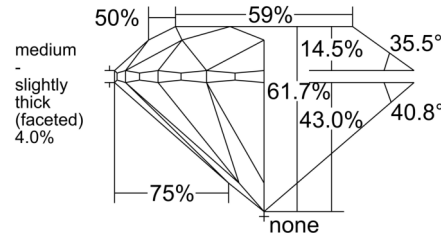

### GIA NATURAL DIAMOND GRADING REPORT

January 15, 2025  
 GIA Report Number ..... 7511210057  
 Shape and Cutting Style ..... Round Brilliant  
 Measurements ..... 6.41 - 6.43 x 3.96 mm

### GRADING RESULTS

Carat Weight ..... 1.02 carat  
 Color Grade ..... F  
 Clarity Grade ..... SI2  
 Cut Grade ..... Excellent

### PROPORTIONS

Profile to actual proportions