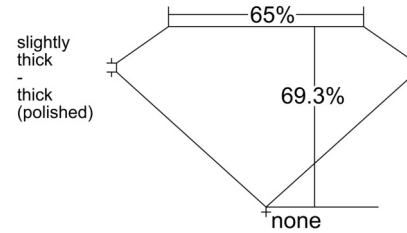

GIA NATURAL DIAMOND GRADING REPORT

January 30, 2025

GIA Report Number 7511329798

 Shape and Cutting Style Cut-Cornered Rectangular
 Modified Brilliant

Measurements 8.27 x 6.32 x 4.38 mm

GRADING RESULTS

Carat Weight 2.02 carat

Color Grade J

Clarity Grade SI1

ADDITIONAL GRADING INFORMATION

Polish Excellent

Symmetry Excellent

Fluorescence None

Inscription(s): GIA 7511329798

Comments: Additional clouds, pinpoints and surface graining are not shown.

PROPORTIONS

Profile not to actual proportions

CLARITY CHARACTERISTICS

KEY TO SYMBOLS*

-  Cloud
-  Crystal
-  Feather
-  Knot
-  Needle
-  Natural

* Red symbols denote internal characteristics (inclusions). Green or black symbols denote external characteristics (blemishes). Diagram is an approximate representation of the diamond, and symbols shown indicate type, position, and approximate size of clarity characteristics. All clarity characteristics may not be shown. Details of finish are not shown.