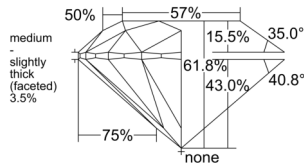

GIA®

FACSIMILE

GIA REPORT

7511554501

Verify this report at GIA.edu

GIA NATURAL DIAMOND DOSSIER®

March 04, 2025
GIA Report Number 7511554501
Shape and Cutting Style ..... Round Brilliant
Measurements ..... 5.32 - 5.34 x 3.30 mm

GRADING RESULTS

Carat Weight ..... 0.57 carat
Color Grade ..... H
Clarity Grade VS2
Cut Grade ..... Excellent

ADDITIONAL GRADING INFORMATION

Polish ..... Excellent
Symmetry ..... Excellent
Fluorescence ..... None
Clarity Characteristics..... Cloud, Crystal, Feather
Inscription(s): GIA 7511554501

PROPORTIONS

Profile to actual proportions

GRADING SCALES

GIA COLOR SCALE

COLORED	D
	E
	F
	G
	H
	I
	J
NEAR COLORLESS	K
	L
FAIN	M
	N
	O
	P
VERY LIGHT	Q
	R
	S
	T
	U
	V
	W
	X
	Y
LIGHT	Z

GIA CLARITY SCALE

FLAWLESS	VERY VERY SLIGHTLY INCLUDED	VS₁	VS₂	SI₁	SI₂	I₁	I₂	I₃	
									FLAWLESS
INTERNALLY FLAWLESS	VERY SLIGHTLY INCLUDED	VS₁	VS₂	SI₁	SI₂	I₁	I₂	I₃	

GIA CUT SCALE

EXCELLENT
VERY GOOD
GOOD
FAIR
POOR