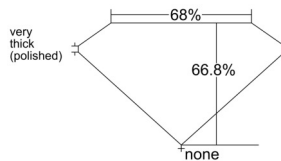

GIA®

FACSIMILE

GIA REPORT

7511575224

Verify this report at GIA.edu

GIA NATURAL DIAMOND DOSSIER®

March 05, 2025

GIA Report Number 7511575224

Shape and Cutting Style ..... **Cut-Cornered Rectangular Modified Brilliant**

Measurements ..... 5.93 x 4.51 x 3.01 mm

GRADING RESULTS

Carat Weight ..... 0.71 carat

Color Grade ..... H

Clarity Grade VS1

ADDITIONAL GRADING INFORMATION

Polish ..... Excellent

Symmetry ..... Very Good

Fluorescence ..... None

Clarity Characteristics..... **Crystal, Feather, Needle, Pinpoint**

Inscription(s): GIA 7511575224

PROPORTIONS

Profile not to actual proportions

GRADING SCALES

GIA COLOR SCALE		GIA CLARITY SCALE			
COLORLESS	D	VERY VERY SLIGHTLY INCLUDED	FLAWLESS		
	E		INTERNALLY FLAWLESS		
	F		VVS₁		
	NEAR COLORLESS	G	VERY SLIGHTLY INCLUDED	VVS₂	
		H		VS₁	
		FANT	I	SLIGHTLY INCLUDED	VS₂
			J		SI₁
	K		SI₂		
	VERT LIGHT		L	INCLUDED	I₁
			M		I₂
N			I₃		
O					
LIGHT	P				
	Q				
	R				
	S				
	T				
	U				
	V				
	W				
X					
Y					
Z