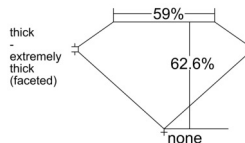

GIA®

FACSIMILE

GIA REPORT

7511786641

Verify this report at GIA.edu

GIA NATURAL DIAMOND DOSSIER®

April 01, 2025
GIA Report Number 7511786641
Shape and Cutting Style ..... Pear Brilliant
Measurements ..... 7.03 x 4.19 x 2.62 mm

GRADING RESULTS

Carat Weight ..... 0.50 carat
Color Grade ..... F
Clarity Grade SI2

ADDITIONAL GRADING INFORMATION

Polish ..... Very Good
Symmetry ..... Good
Fluorescence ..... None
Clarity Characteristics ..... Crystal
Inscription(s): GIA 7511786641

PROPORTIONS

Profile not to actual proportions

GRADING SCALES

GIA COLOR SCALE		GIA CLARITY SCALE			
COLORLESS	D	VERY VERY SLIGHTLY INCLUDED	FLAWLESS		
	E		INTERNALLY FLAWLESS		
	F	VERY SLIGHTLY INCLUDED	VVS₁		
	G		VVS₂		
	H		VS₁		
	NEAR COLORLESS	I	SLIGHTLY INCLUDED	VS₂	
		J		SI₁	
		FAINT	K	INCLUDED	SI₂
			L		I₁
			M		I₂
VERT LIGHT	N	LIGHT	I₃		
	O				
	P				
	Q				
	R				
	S				
	T				
U					
V					
W					
X					
Y					
Z