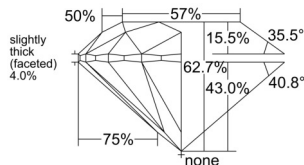

GIA®

FACSIMILE

GIA REPORT

7511970362

Verify this report at GIA.edu

GIA NATURAL DIAMOND DOSSIER®

April 24, 2025

GIA Report Number 7511970362

Shape and Cutting Style ..... Round Brilliant

Measurements ..... 5.67 - 5.70 x 3.57 mm

GRADING RESULTS

Carat Weight ..... 0.71 carat

Color Grade ..... G

Clarity Grade S11

Cut Grade ..... Excellent

ADDITIONAL GRADING INFORMATION

Polish ..... Excellent

Symmetry ..... Excellent

Fluorescence ..... None

Clarity Characteristics..... Cloud, Feather

Inscription(s): GIA 7511970362

PROPORTIONS

Profile to actual proportions

GRADING SCALES

GIA COLOR SCALE

COLORED	D
	E
	F
	G
	H
	I
	J
NEAR COLORLESS	K
	L
Faint	M
	N
	O
	P
Very Light	Q
	R
	S
	T
	U
	V
Light	W
	X
	Y
	Z

GIA CLARITY SCALE

FLAWLESS	VERY VERY SLIGHTLY INCLUDED	VVS₁	VVS₂	VS₁	VS₂	S1₁	S1₂	I₁	I₂	I₃	
											VERY SLIGHTLY INCLUDED
INTERNALLY FLAWLESS											

GIA CUT SCALE

EXCELLENT
VERY GOOD
GOOD
FAIR
POOR