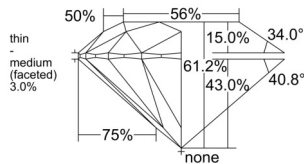

GIA®

FACSIMILE

GIA REPORT

7512668768

Verify this report at GIA.edu

GIA NATURAL DIAMOND DOSSIER®

March 19, 2025
GIA Report Number 7512668768
Shape and Cutting Style ..... Round Brilliant
Measurements ..... 5.76 - 5.77 x 3.53 mm

GRADING RESULTS

Carat Weight ..... 0.71 carat
Color Grade ..... H
Clarity Grade S11
Cut Grade ..... Excellent

ADDITIONAL GRADING INFORMATION

Polish ..... Excellent
Symmetry ..... Excellent
Fluorescence ..... Faint
Clarity Characteristics..... Cloud, Feather, Crystal
Inscription(s): GIA 7512668768

PROPORTIONS

GRADING SCALES

GIA COLOR SCALE

COLORED	D
	E
	F
	G
	H
	I
	J
NEAR COLORLESS	K
	L
	M
	N
	O
	P
	Q
	R
	S
	T
	U
	V
	W
	X
	Y
	Z

GIA CLARITY SCALE

FLAWLESS	VERY VERY SLIGHTLY INCLUDED	VVS₁	VVS₂	VS₁	VS₂	SI₁	SI₂	I₁	I₂	I₃	
											INTERNALLY FLAWLESS

GIA CUT SCALE

EXCELLENT
VERY GOOD
GOOD
FAIR
POOR