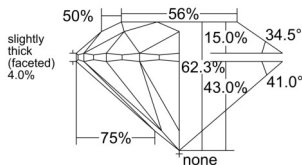

GIA®

FACSIMILE

GIA REPORT 7513209161

Verify this report at GIA.edu

GIA NATURAL DIAMOND DOSSIER®

January 14, 2025
GIA Report Number 7513209161
Shape and Cutting Style ..... Round Brilliant
Measurements ..... 6.16 - 6.17 x 3.84 mm

GRADING RESULTS

Carat Weight ..... 0.90 carat
Color Grade ..... F
Clarity Grade SI2
Cut Grade ..... Excellent

ADDITIONAL GRADING INFORMATION

Polish ..... Excellent
Symmetry ..... Excellent
Fluorescence ..... Medium Blue
Clarity Characteristics..... Cloud, Crystal, Feather
Inscription(s): GIA 7513209161

PROPORTIONS

Profile to actual proportions