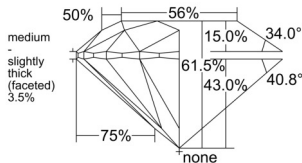

GIA®

FACSIMILE

GIA REPORT

7516462437

Verify this report at GIA.edu

GIA NATURAL DIAMOND DOSSIER®

February 18, 2025

GIA Report Number 7516462437

Shape and Cutting Style ..... Round Brilliant

Measurements ..... 5.46 - 5.49 x 3.36 mm

GRADING RESULTS

Carat Weight ..... 0.61 carat

Color Grade ..... E

Clarity Grade S11

Cut Grade ..... Excellent

ADDITIONAL GRADING INFORMATION

Polish ..... Excellent

Symmetry ..... Excellent

Fluorescence ..... None

Clarity Characteristics..... Cloud, Feather

Inscription(s): GIA 7516462437

PROPORTIONS

Profile to actual proportions

GRADING SCALES

GIA COLOR SCALE

COLOREDNESS	D
	E
	F
	G
	H
	I
	J
NEAR COLORLESS	K
	L
Faint	M
	N
	O
	P
	Q
Very Light	R
	S
	T
	U
	V
	W
	X
	Y
Light	Z

GIA CLARITY SCALE

FLAWLESS	INTERNAL FLAWLESS	
		FLAWLESS
VERY VERY SLIGHTLY INCLUDED	VERY SLIGHTLY INCLUDED	
		VVS₁
	VVS₂	
SLIGHTLY INCLUDED	INCLUDED	
		VS₁
	VS₂	
	S1₁	
	S1₂	
	I₁	
	I₂	
	I₃	

GIA CUT SCALE

EXCELLENT	
	VERY GOOD
GOOD	
FAIR	
POOR