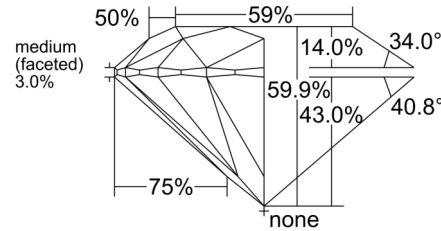

GIA NATURAL DIAMOND GRADING REPORT

 March 28, 2025
 GIA Report Number **7516757593**
 Shape and Cutting Style **Round Brilliant**
 Measurements **8.36 - 8.39 x 5.02 mm**
GRADING RESULTS

 Carat Weight **2.14 carat**
 Color Grade **J**
 Clarity Grade **VVS1**
 Cut Grade **Excellent**
ADDITIONAL GRADING INFORMATION

 Polish **Excellent**
 Symmetry **Excellent**
 Fluorescence **None**
 Inscription(s): **GIA 7516757593**
PROPORTIONS

Profile to actual proportions

CLARITY CHARACTERISTICS

KEY TO SYMBOLS*

- Pinpoint

* Red symbols denote internal characteristics (inclusions). Green or black symbols denote external characteristics (blemishes). Diagram is an approximate representation of the diamond, and symbols shown indicate type, position, and approximate size of clarity characteristics. All clarity characteristics may not be shown. Details of finish are not shown.