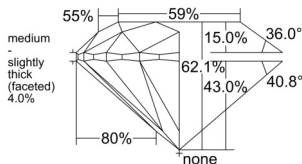

GIA®

FACSIMILE

GIA NATURAL DIAMOND DOSSIER®

April 02, 2025
GIA Report Number 7516786453
Shape and Cutting Style ..... Round Brilliant
Measurements ..... 6.14 - 6.16 x 3.82 mm

GRADING RESULTS

Carat Weight ..... 0.90 carat
Color Grade ..... G
Clarity Grade SI2
Cut Grade ..... Excellent

ADDITIONAL GRADING INFORMATION

Polish ..... Excellent
Symmetry ..... Excellent
Fluorescence ..... Faint
Clarity Characteristics ..... Cloud
Inscription(s): GIA 7516786453

GIA REPORT 7516786453

Verify this report at GIA.edu

PROPORTIONS

Profile to actual proportions