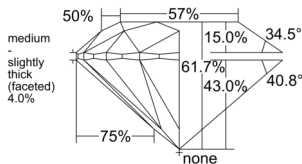

GIA®

FACSIMILE

GIA NATURAL DIAMOND DOSSIER®

April 08, 2025
GIA Report Number 7516841141
Shape and Cutting Style ..... Round Brilliant
Measurements ..... 6.26 - 6.28 x 3.87 mm

GRADING RESULTS

Carat Weight ..... 0.93 carat
Color Grade L
Clarity Grade VVS1
Cut Grade ..... Excellent

ADDITIONAL GRADING INFORMATION

Polish ..... Excellent
Symmetry ..... Excellent
Fluorescence ..... Medium Blue
Clarity Characteristics ..... Pinpoint
Inscription(s): GIA 7516841141

GIA REPORT 7516841141

Verify this report at GIA.edu

PROPORTIONS

Profile to actual proportions

GRADING SCALES

GIA COLOR SCALE	GIA CLARITY SCALE	GIA CUT SCALE
COLOURLESS	FLAWLESS	EXCELLENT
D	INTERNALLY FLAWLESS	
E	VVS₁	VERY GOOD
F		
G	VS₁	GOOD
H		
I	SI₁	FAIR
J		
K	I₁	POOR
L		
M	I₂	
N		
O	I₃	
P		
Q		
R		
S		
T		
U		
V		
W		
X		
Y		
Z